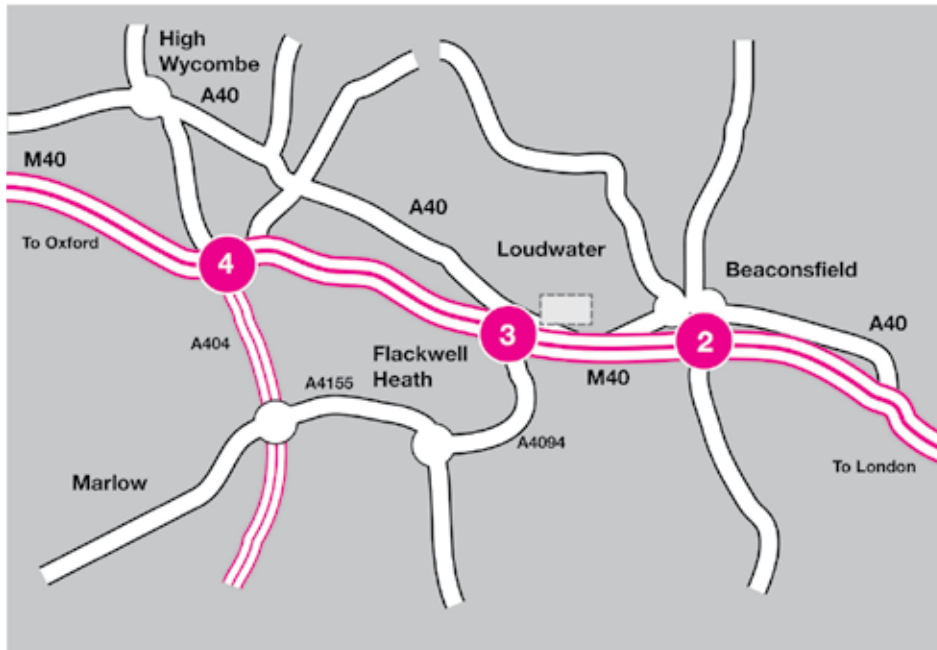

Bertie

IN CASE YOU GET LOST
01628 485 555

The Bertie Agency Ltd.
Unit 11 Treadway Technical Centre
Treadway Hill Loudwater
High Wycombe Bucks HP10 9RS