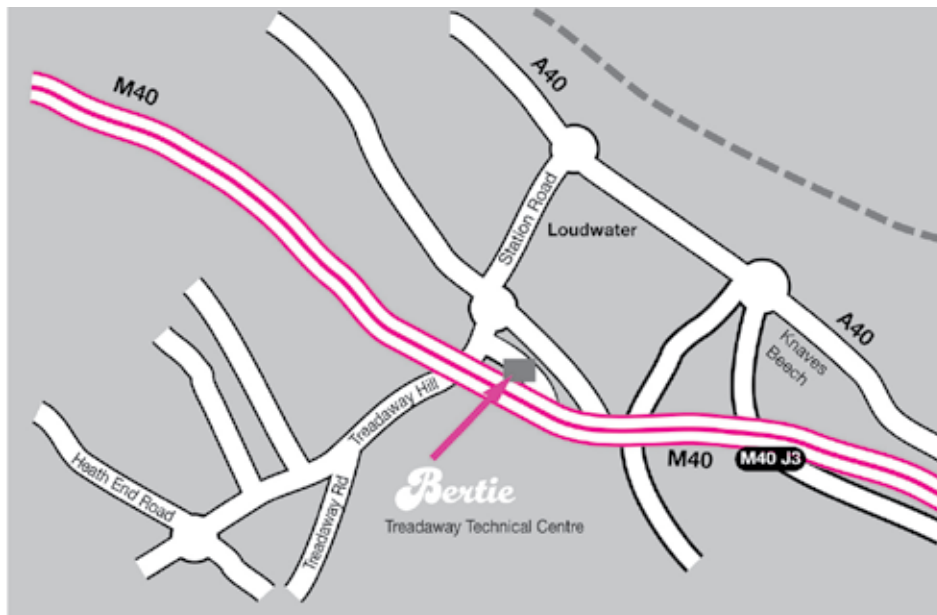

# Bertie

**IN CASE YOU GET LOST**  
**01628 485 555**

The Bertie Agency Ltd.  
Unit 11 Treadway Technical Centre  
Treadway Hill Loudwater  
High Wycombe Bucks HP10 9RS