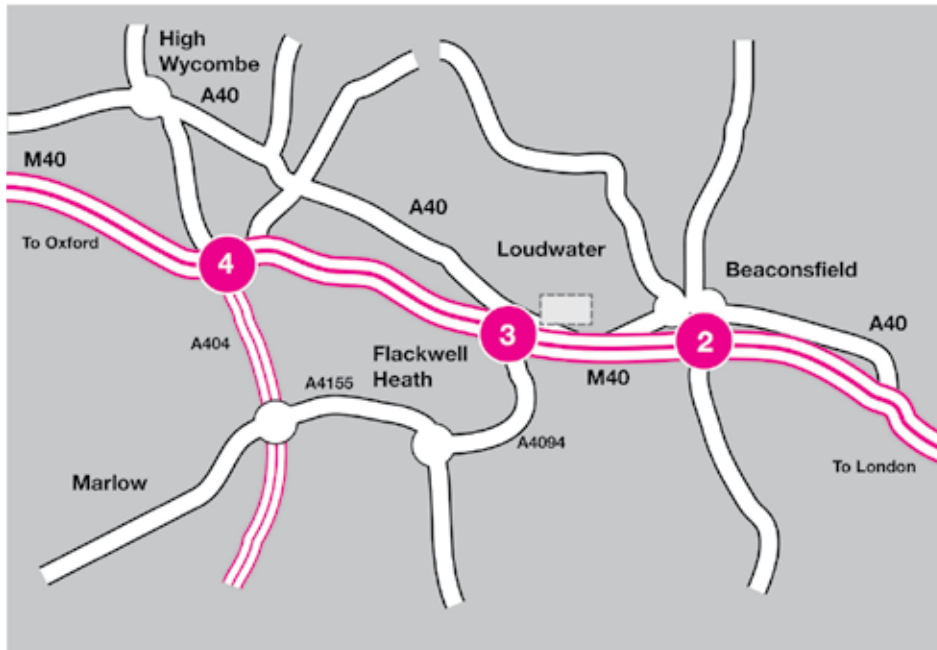

# Bertie

**IN CASE YOU GET LOST**  
**01628 485 555**

The Bertie Agency Ltd.  
Unit 11 Treadway Technical Centre  
Treadway Hill Loudwater  
High Wycombe Bucks HP10 9RS