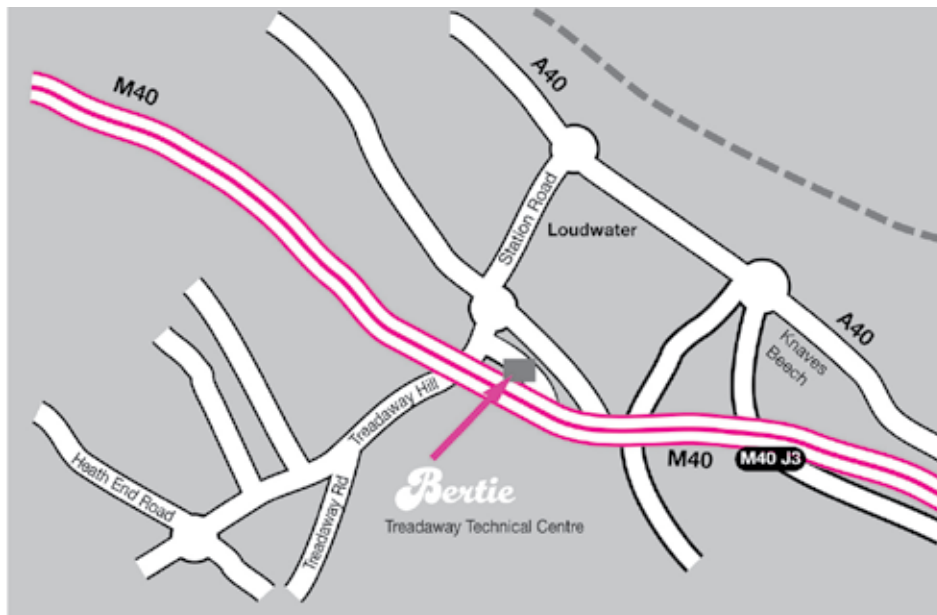

Bertie

IN CASE YOU GET LOST
01628 485 555

The Bertie Agency Ltd.
Unit 11 Treadway Technical Centre
Treadway Hill Loudwater
High Wycombe Bucks HP10 9RS